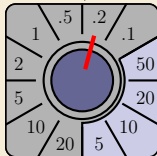

Power
On/Off

Intens

Focus

Time/Div

X-pos

Y-pos I

Volts/Div

CH I